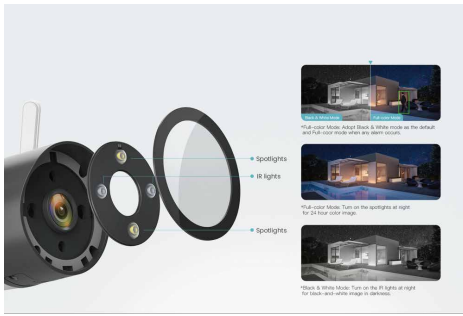

Tenda

RT3

1080P Outdoor Wi-Fi Camera

www.tendacn.com

Full-Color

RT3

1080P Outdoor Wi-Fi Camera

Products Description

The Wi-Fi Camera RT3, is a high-performance outdoor surveillance camera that integrates 1080P resolution video, Full-color night vision, full-duplex two-way audio, smart-motion detection, sound and light alarm functions. The product is mostly used for outdoor monitoring scenarios such as courtyard, shops and schools, etc. The users can access the video via wireless or wired connection to the Internet.

Selling Points

Full-color Mode

Equipped with two high-power spotlights and two IR lights, and high sensitive image sensors, your night vision is now lit up and in full-color. There are three available night vision modes: Smart Mode, Full-color Mode, and Black & White Mode.

Dual Wi-Fi Antennas

With dual antennas with enhanced signal, Wi-Fi performance is increased by 50%, demonstrating longer transmission distance, stronger through-wall performance, and better signal anti-interference. The RJ45 port for wired connection enables gaming-level experience and fast connection even in a congested network environment.