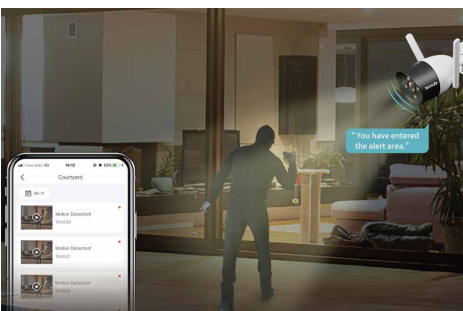

The Wi-Fi Camera RT3, is a high-performance outdoor surveillance camera that integrates 1080P resolution video, Full-color night vision, full-duplex two-way audio, smart-motion detection, sound and light alarm functions. The product is mostly used for outdoor monitoring scenarios such as courtyard, shops and schools, etc. The users can access the video via wireless or wired connection to the Internet.

Dual Wi-Fi Antennas

With dual antennas with enhanced signal, Wi-Fi performance is increased by 50%, demonstrating longer transmission distance, stronger through-wall performance, and better signal anti-interference. The RJ45 port for wired connection enables gaming-level experience and fast connection even in a congested network environment.

F1.6 Large Aperture

With an F1.6 Large aperture, more light is captured, and the image is clearer and brighter even under weak light or dark night.

Connectable to Alexa Assistant

Connect the device to Alexa to free your hands. You can wake up the screen through voice, view the monitoring image, and control the device more conveniently.

Sound and Light Alarm

When intrusion is detected during the alert period, a sound and white flashing light alarm will be triggered to warn illegal intruders. At the same time, the alarm message will be sent to your mobile.