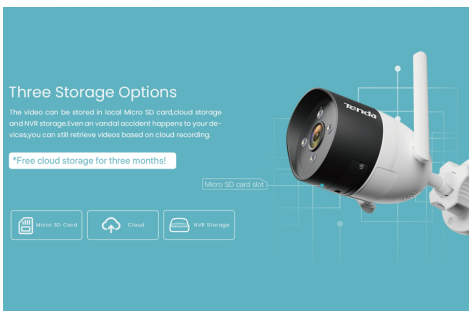

Diversified Storage

The video can be stored in local Micro SD card and cloud storage. Even an vandal accident happens to your devices, you can still retrieve videos based on cloud recording.