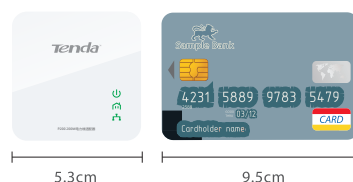

Sleek Compact Design

With a dimension of 53*53*27mm only, the P200 features a super compact and sleek design that blends in nicely with any surrounding at home or office.