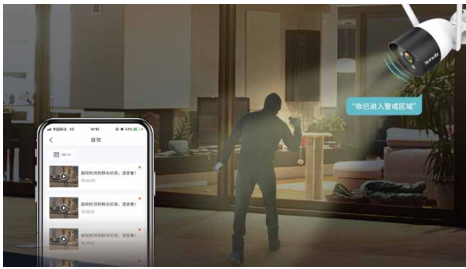

The outdoor Wi-Fi camera-CP6, is a high-performance outdoor surveillance camera that integrates 2K resolution video, full-duplex two-way audio, smart-motion detection, sound and light alarm functions. The product is mostly used for outdoor monitoring scenarios such as courtyard, shops and schools, etc. The users can access the video via wireless or wired connection to the internet.

Selling Points

Sound and Light Alarm

When intrusion is detected during the alert period, a sound and white flashing light alarm will be triggered to warn illegal intruders. At the same time, the alarm message will be sent to your mobile.

S-motion Detection

Based on AI deep learning image identification technology of Tenda, it integrates figure detection and motion detection, accurately recognizes figure movement, automatically captures suspicious status, and pushes alarm information in real time. Invalid alarms are filtered, thus greatly improving accuracy.

Selling Points

Two-way Audio

Real-time full-duplex two-way audio communication function enables you to chat with your family anytime and anywhere, bringing the most affectionate greetings to your beloved.