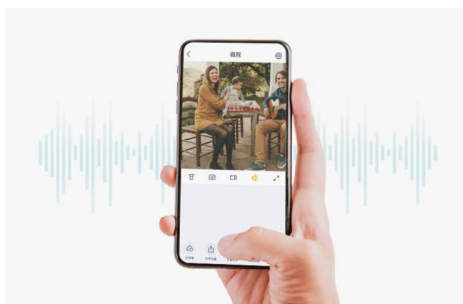

S-motion Detection

Based on AI deep learning image identification technology of Tenda, it integrates figure detection and motion detection, accurately recognizes figure movement, automatically captures suspicious status, and pushes alarm information in real time. Invalid alarms are filtered, thus greatly improving accuracy.

IP66 Waterproof and Dustproof

With IP66 waterproof and dustproof design, the camera can withstand rainy, sunny, stormy, and even snowy weathers.

MicroSD Card/Cloud Storage

The video can be stored in local Micro SD card and cloud storage. Even an vandal accident happens to your devices, you can still retrieve videos based on cloud recording.

Selling Points

Two-way Audio

Real-time full-duplex two-way audio communication function enables you to chat with your family anytime and anywhere, bringing the most affectionate greetings to your beloved.