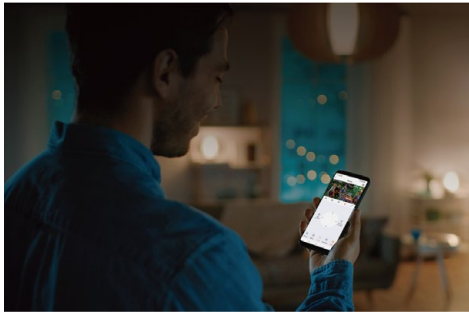

Tenda

CH3-WCA

1080P Outdoor Wi-Fi Pan/Tilt Camera

CH3-WCA

1080P Outdoor Wi-Fi Pan/Tilt Camera

Products Description

The Outdoor Wi-Fi Pan/Tilt Camera CH3-WCA, is a high-performance outdoor surveillance camera that integrates 360° visual coverage, Full-Color night vision, 1080P resolution video, full-duplex two-way audio, human detection, sound and light alarm functions. The product is mostly used for outdoor monitoring scenarios such as courtyard, farms and shops, etc. The users can access the video via wireless or wired connection to the Internet.

F1.6 Large Aperture

With an F1.6 Large aperture, more light is captured, and the image is clearer and brighter even under weak light or dark night.

Smart Human Detection, Audio & Light Alert

When people enter the monitoring area, the camera will give an audible warning with spotlight flashing (three audio alarms can be customized), the alarm notifications will also be pushed to the smartphone in real time.

Selling Points

Two-way Audio

Real-time full-duplex two-way audio communication function enables you to chat with your family anytime and anywhere, bringing the most affectionate greetings to your beloved.