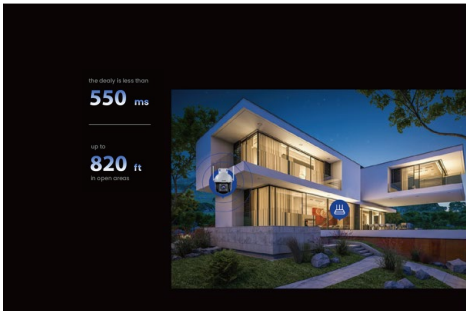

Tenda

CH3-WCA

1080P Outdoor Wi-Fi Pan/Tilt Camera

CH3-WCA

1080P Outdoor Wi-Fi Pan/Tilt Camera

Products Description

The Outdoor Wi-Fi Pan/Tilt Camera CH3-WCA, is a high-performance outdoor surveillance camera that integrates 360° visual coverage, Full-Color night vision, 1080P resolution video, full-duplex two-way audio, human detection, sound and light alarm functions. The product is mostly used for outdoor monitoring scenarios such as courtyard, farms and shops, etc. The users can access the video via wireless or wired connection to the Internet.

Selling Points

360 ° Panoramic Coverage

Being able to pan and tilt to take in 360-degree field-of-view, leaving no monitoring dead zone, you can adjust the angle through TDSEE APP to view every corner in real time.