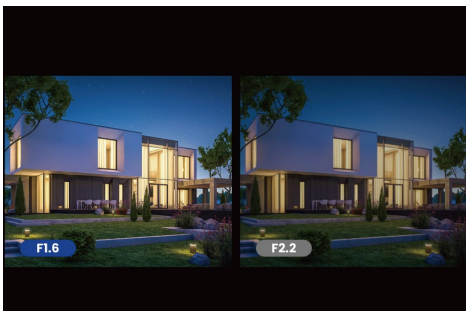

F1.6 Large Aperture

With an F1.6 Large aperture, more light is captured, and the image is clearer and brighter even under weak light or dark night.